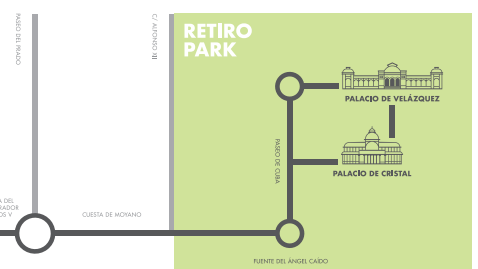

PUBLIC PARKING FACILITIES

Atocha Station
Sanchez Bustillo Square

BUS

Routes 6, 8, 10, 14, 19, 24, 26, 27, 32, 34, 36, 37, 41, 45, 47, 54, 55, 57, 59, 60, 78, 85, 86, 102, 116, 118, 119, 141, 148, 247, E3, C1, C2

METRO

Line 1 - Estación del Arte
Line 3 - Lavapiés

TRAIN

Cercanías and AVE
Atocha-Renfe Station