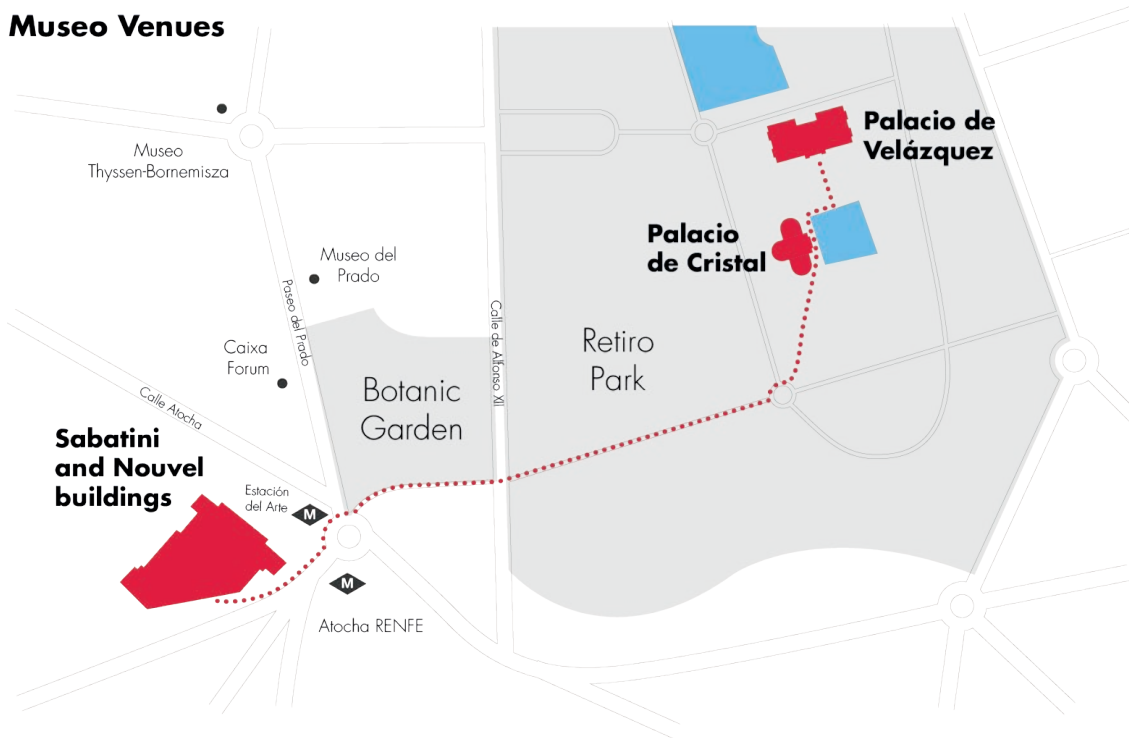

LOCATION AND ACCESS

Museo Venues

C O N T A C T

MORE INFORMATION

www.museoreinasofia.es

CONTACT

Phone:
(+34) 91 774 1000
Extensions 2004 / 2120

EMAIL

alquiler.espacios@museoreinasofia.es
alquiler.espacios2@museoreinasofia.es