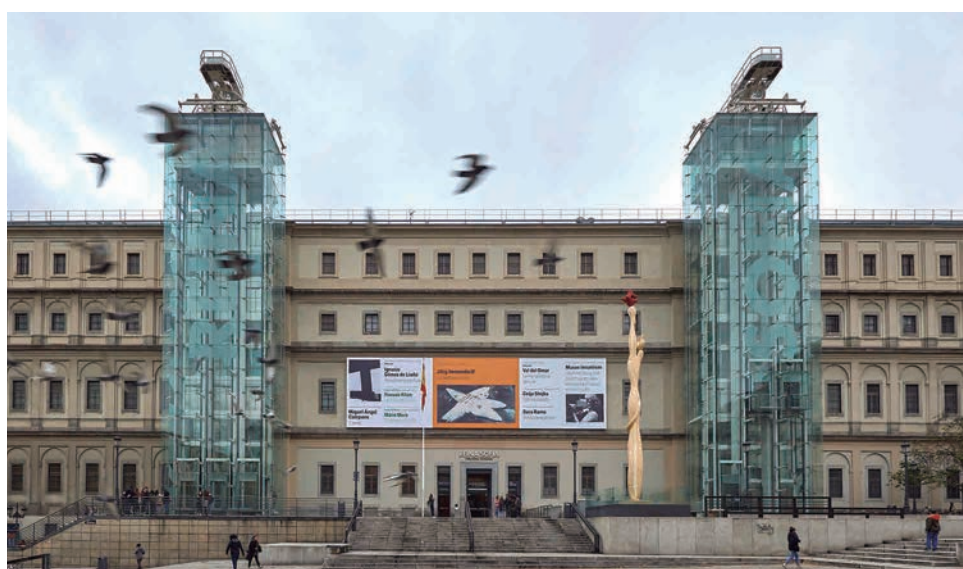

TERMS AND CONDITIONS

Groups must be accompanied by their own guide. Every 25 ppl a guide is required. This service is not included in the ticket price.

The Museo Reina Sofía opens its doors to those interested in having a unique experience, enjoying privately and exclusively of the contemporary art masterpieces that conform the museum's collection as well as the innovative proposals displayed in its temporary exhibition program.

Tours can be tailored to the interests of the companies.

PRIVATE TOURS

PARQUE DEL RETIRO VENUES

Museo Reina Sofía is present at the Parque del Retiro in its two venues, Palacio de Cristal and Palacio de Velázquez. Tours around these galleries offer the exceptional combination of visiting the temporary exhibitions programmed and designed for them, as well as the singular and representative architectural character of both buildings. An experience that walks along the line between tradition and modernism.